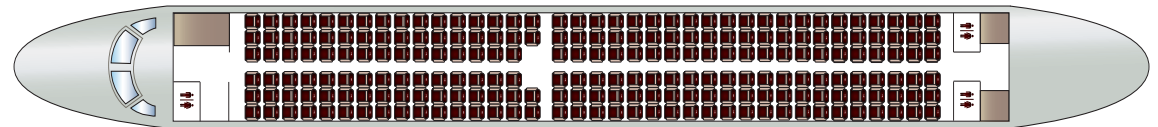

# AIRBUS A321

## AIRCRAFT CHARACTERISTICS

AIRCRAFT CATEGORY	Airliner - Narrow-body
PASSENGERS	220
CRUISE SPEED	850 km/H - 460 kt
RANGE	5 900 km - 3 160 nm
CREW	2 pilots - hotesses