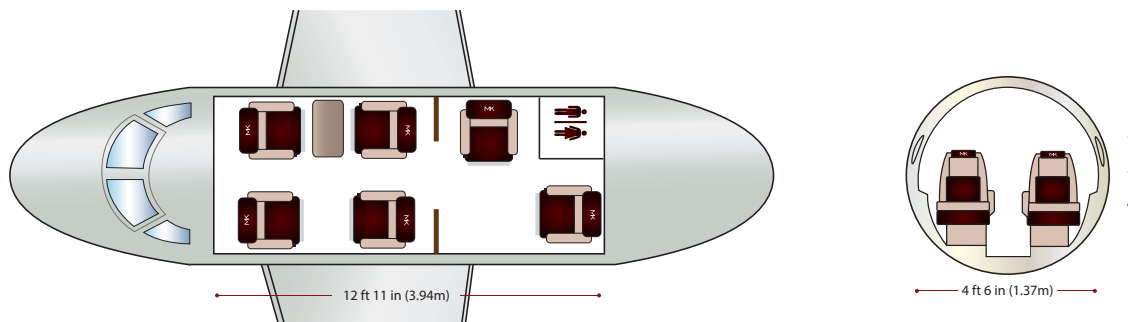

BEECHCRAFT KING AIR C90GTx

AIRCRAFT CHARACTERISTICS

AIRCRAFT CATEGORY	Turboprops
PASSENGERS	6
CRUISE SPEED	425 km/H - 255 kt
RANGE	1 700 km - 918nm
CREW	2 pilots