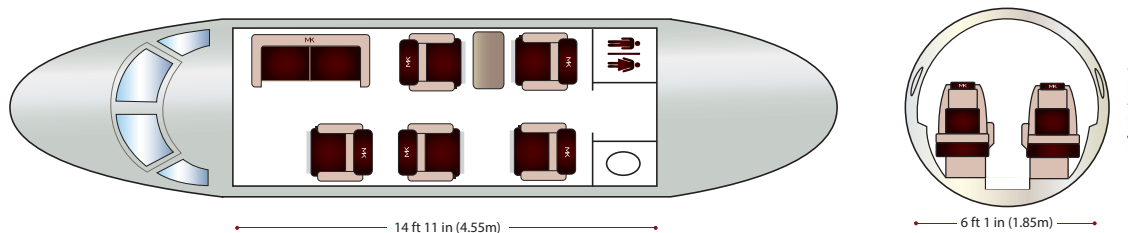

PIAGGIO AVANTI P180 II

AIRCRAFT CHARACTERISTICS

AIRCRAFT CATEGORY	Turboprops
PASSENGERS	7
CRUISE SPEED	730 km/H - 394 kt
RANGE	2 200 km - 1 350nm
CREW	2 pilots