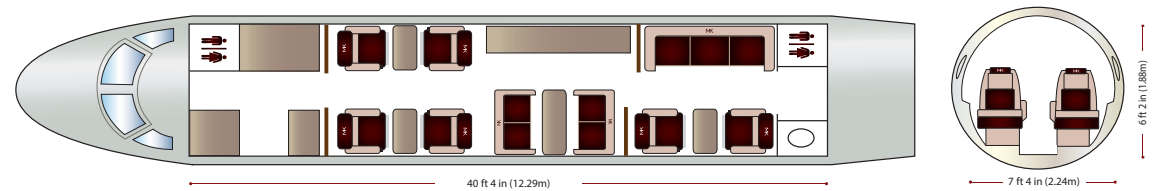

GULFSTREAM G450

Gulfstream®

AIRCRAFT CHARACTERISTICS

AIRCRAFT CATEGORY	Heavy Jet
PASSENGERS	13
CRUISE SPEED	960 km/H - 518 kt
RANGE	8 240 km - 4 450 nm
CREW	2 pilots - 1 flight attendant