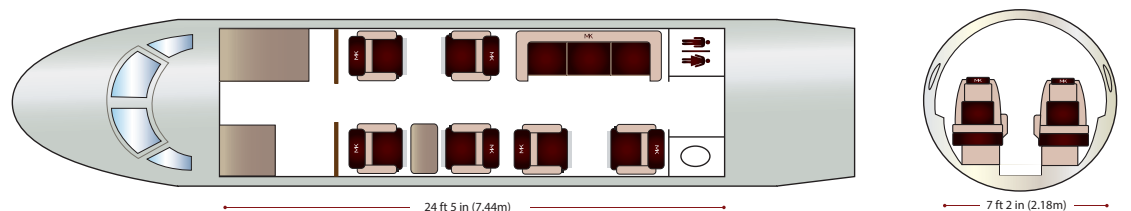

## AIRCRAFT CHARACTERISTICS

AIRCRAFT CATEGORY	Super Midsize Jet
PASSENGERS	9
CRUISE SPEED	1 000 km/H - 540 kt
RANGE	6 400 km - 3 400 nm
CREW	2 pilots - 1 flight attendant