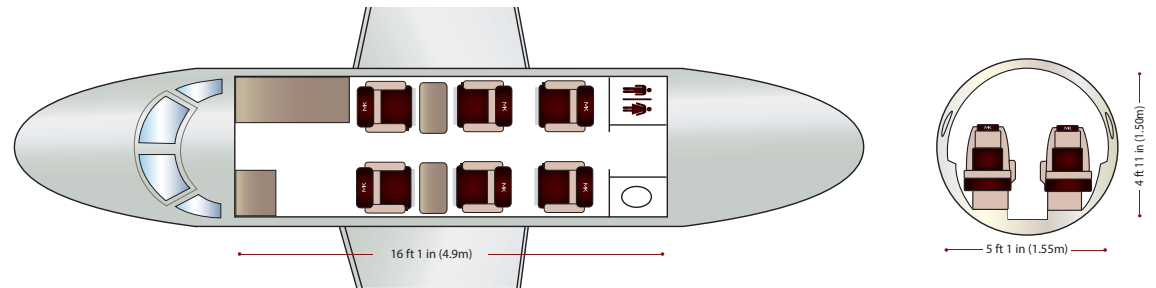

EMBRAER PHENOM 300

AIRCRAFT CHARACTERISTICS

AIRCRAFT CATEGORY	Light Jet
PASSENGERS	6
CRUISE SPEED	840 km/H - 454 kt
RANGE	3 650 km - 1 970 nm
CREW	2 pilots