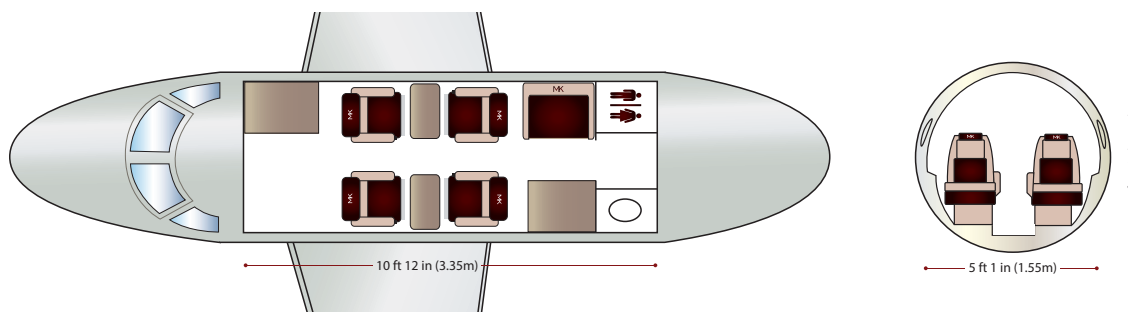

EMBRAER PHENOM 100

AIRCRAFT CHARACTERISTICS

AIRCRAFT CATEGORY	Very Light Jet
PASSENGERS	5
CRUISE SPEED	720 km/H - 389 kt
RANGE	2 150 km - 1 160 nm
CREW	2 pilots