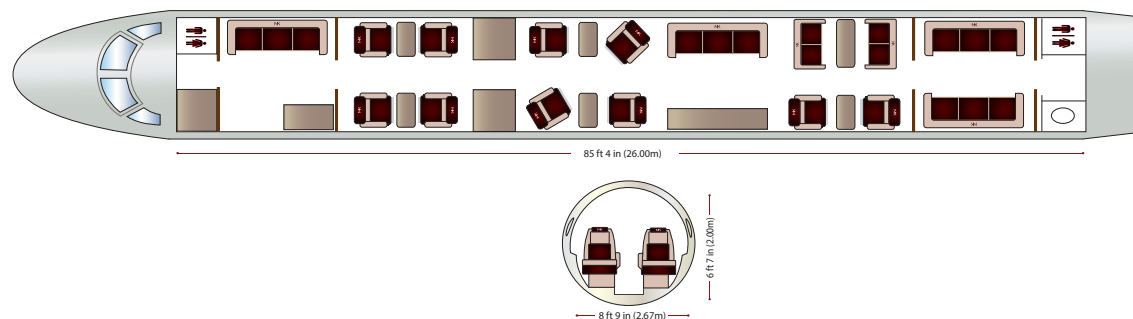

EMBRAER LINEAGE 1000

AIRCRAFT CHARACTERISTICS

AIRCRAFT CATEGORY	Heavy Jet
PASSENGERS	19
CRUISE SPEED	869 km/H - 469 kt
RANGE	7 780 km - 4 200 nm
CREW	2 pilots - 1 flight attendant