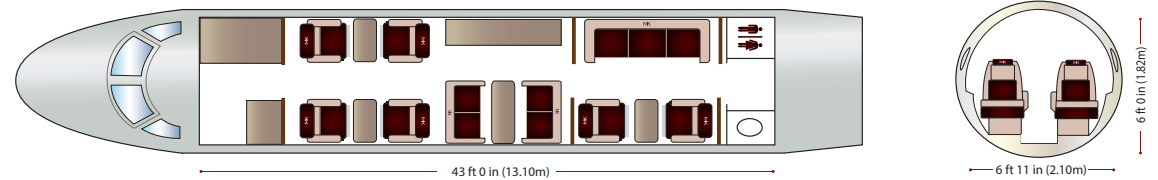

EMBRAER LEGACY 600

AIRCRAFT CHARACTERISTICS

AIRCRAFT CATEGORY	Super Midsize Jet
PASSENGERS	13
CRUISE SPEED	960 km/H - 518 kt
RANGE	6 020 km - 3 250 nm
CREW	2 pilots - 1 flight attendant