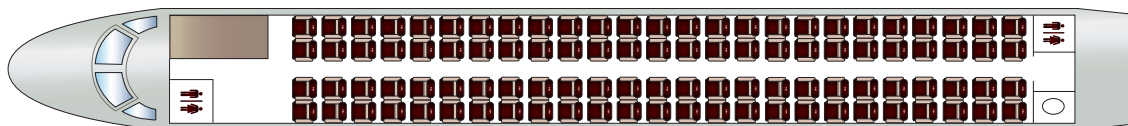

# EMBRAER ERJ 190

## AIRCRAFT CHARACTERISTICS

AIRCRAFT CATEGORY	Airliner - Regional Jet
PASSENGERS	100
CRUISE SPEED	840 km/H - 454 kt
RANGE	4 000 km - 2 200 nm
CREW	2 pilots - 1 flight attendant