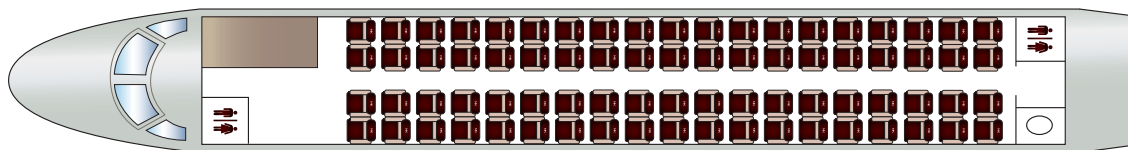

EMBRAER ERJ 170

AIRCRAFT CHARACTERISTICS

AIRCRAFT CATEGORY	Airliner - Regional Jet
PASSENGERS	76
CRUISE SPEED	840 km/H - 454 kt
RANGE	3 500 km - 1 930 nm
CREW	2 pilots - 1 flight attendant