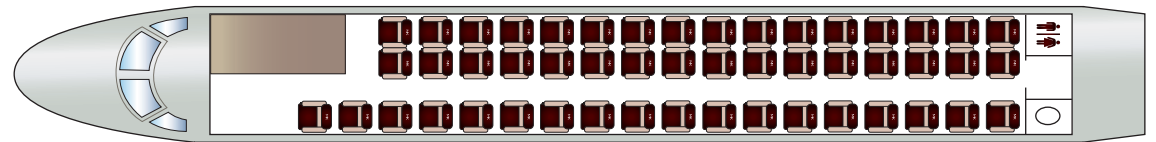

EMBRAER ERJ 145

AIRCRAFT CHARACTERISTICS

AIRCRAFT CATEGORY	Airliner - Regional Jet
PASSENGERS	50
CRUISE SPEED	807 km/H - 436 kt
RANGE	1 850 km - 1 000 nm
CREW	2 pilots - 1 flight attendant