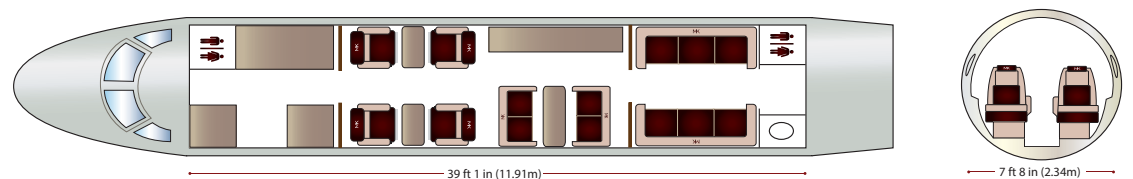

## AIRCRAFT CHARACTERISTICS

AIRCRAFT CATEGORY	Heavy Jet
PASSENGERS	14
CRUISE SPEED	1 100 km/H - 594 kt
RANGE	11020 km - 5 950 nm
CREW	2 pilots - 1 flight attendant