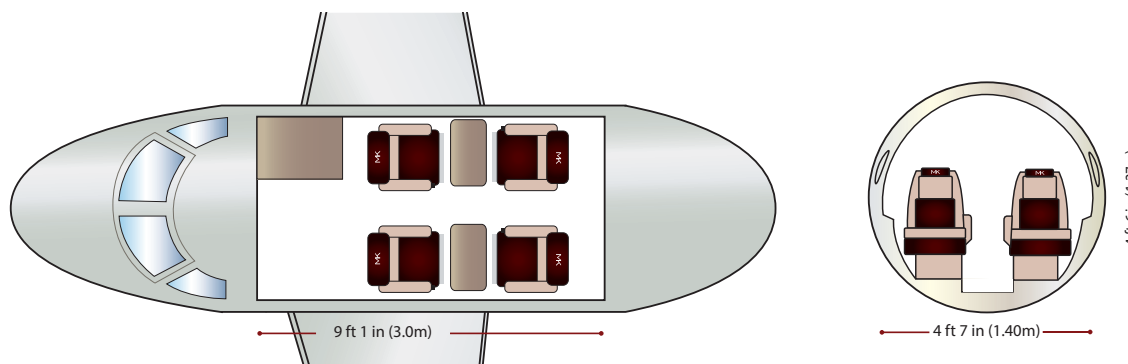

## AIRCRAFT CHARACTERISTICS

AIRCRAFT CATEGORY	Very Light Jet
PASSENGERS	4
CRUISE SPEED	630 km/H - 340 kt
RANGE	2 160 km - 1 166nm
CREW	2 pilots