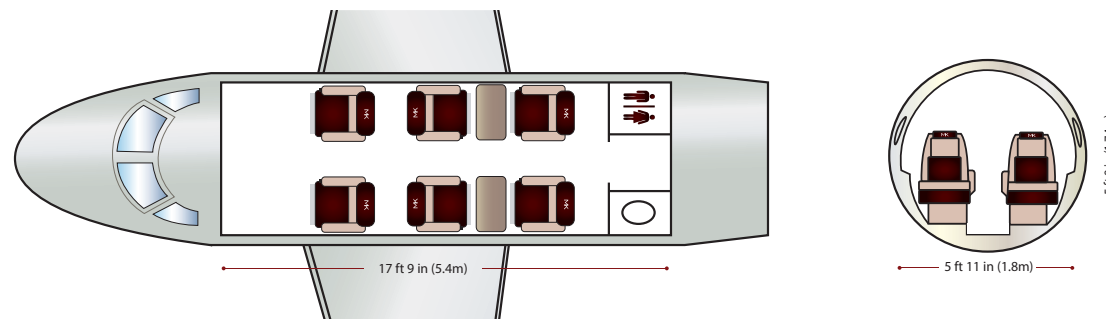

BOMBARDIER LEARJET 60 XR

AIRCRAFT CHARACTERISTICS

AIRCRAFT CATEGORY	Midsize Jet
PASSENGERS	6
CRUISE SPEED	846 km/H - 456 kt
RANGE	4 600 km - 2 500 nm
CREW	2 pilots - hotesse on request