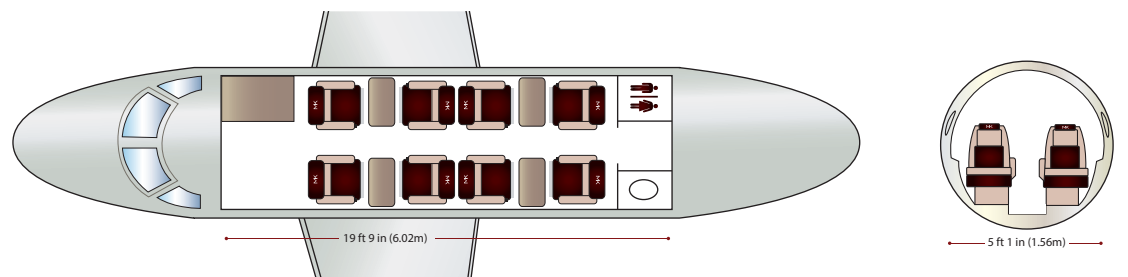

BOMBARDIER LEARJET 45 XR

AIRCRAFT CHARACTERISTICS

AIRCRAFT CATEGORY	Midsize Jet
PASSENGERS	8
CRUISE SPEED	860 km/H - 465 kt
RANGE	3 800 km - 2 050 nm
CREW	2 pilots - hotesse on request