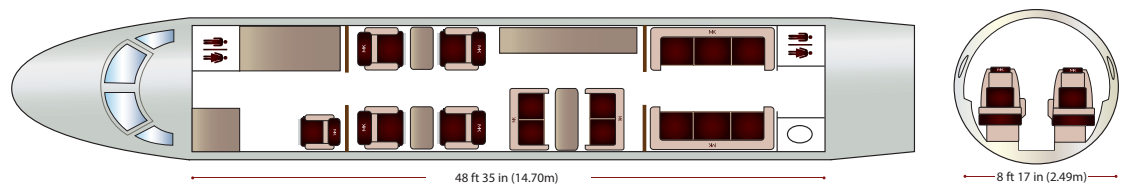

BOMBARDIER GLOBAL XRS

AIRCRAFT CHARACTERISTICS

AIRCRAFT CATEGORY	Heavy Jet
PASSENGERS	15
CRUISE SPEED	950 km/H - 512 kt
RANGE	11 400 km - 6 150 nm
CREW	2 pilots - 1 flight attendant