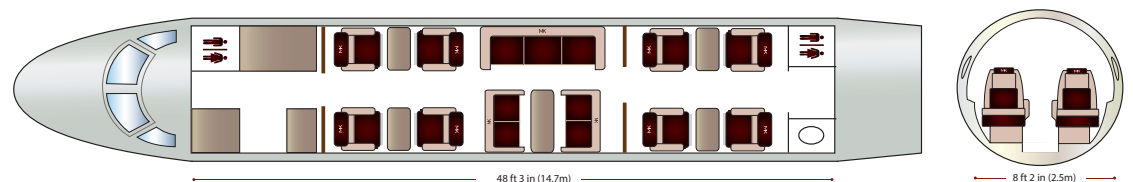

BOMBARDIER GLOBAL 5000

AIRCRAFT CHARACTERISTICS

AIRCRAFT CATEGORY	Heavy Jet
PASSENGERS	15
CRUISE SPEED	950 km/H - 512 kt
RANGE	9 200 km - 5 000 nm
CREW	2 pilots - 1 flight attendant