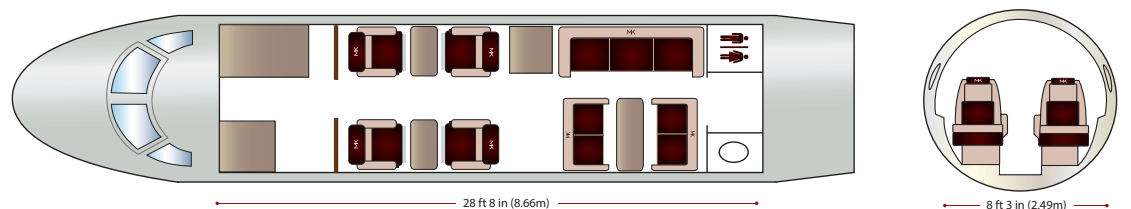

# BOMBARDIER CHALLENGER 605

## AIRCRAFT CHARACTERISTICS

AIRCRAFT CATEGORY	Heavy Jet
PASSENGERS	11
CRUISE SPEED	870 km/H - 470 kt
RANGE	7 400 km - 4 000 nm
CREW	2 pilots - hotesse on request