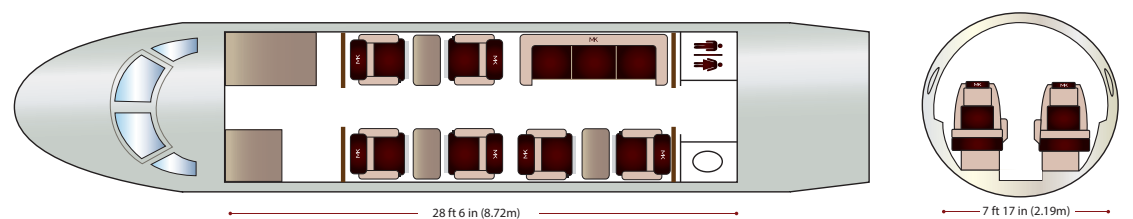

# BOMBARDIER CHALLENGER 300

## AIRCRAFT CHARACTERISTICS

AIRCRAFT CATEGORY	Super Midsize Jet
PASSENGERS	9
CRUISE SPEED	870 km/H - 470 kt
RANGE	5 741 km - 3 000 nm
CREW	2 pilots - 1 flight attendant