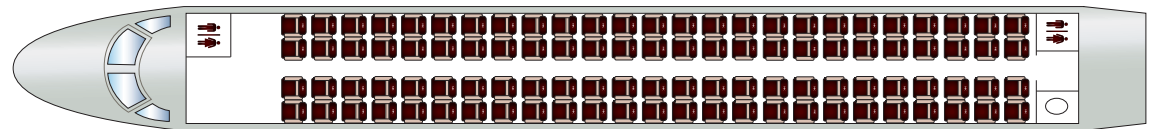

BOMBARDIER CRJ 1000

BOMBARDIER
aerospace

AIRCRAFT CHARACTERISTICS

AIRCRAFT CATEGORY	Airliner - Regional Jet
PASSENGERS	100
CRUISE SPEED	876 km/H - 473 kt
RANGE	2 760 km - 1 492 nm
CREW	2 pilots - 1 flight attendant