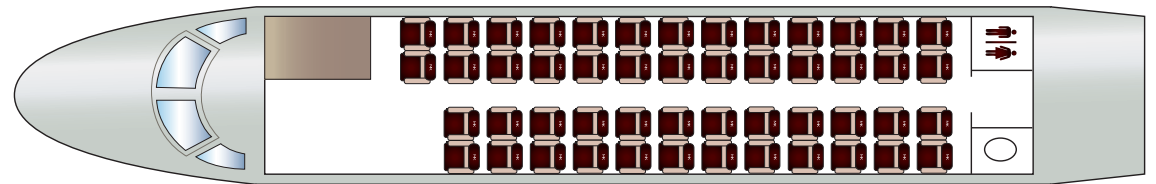

BOMBARDIER CRJ 100

AIRCRAFT CHARACTERISTICS

| | |
|-------------------|-------------------------------|
| AIRCRAFT CATEGORY | Airliner - Regional Jet |
| PASSENGERS | 50 |
| CRUISE SPEED | 850 km/H - 459 kt |
| RANGE | 3 000 km - 1622 nm |
| CREW | 2 pilots - 1 flight attendant |